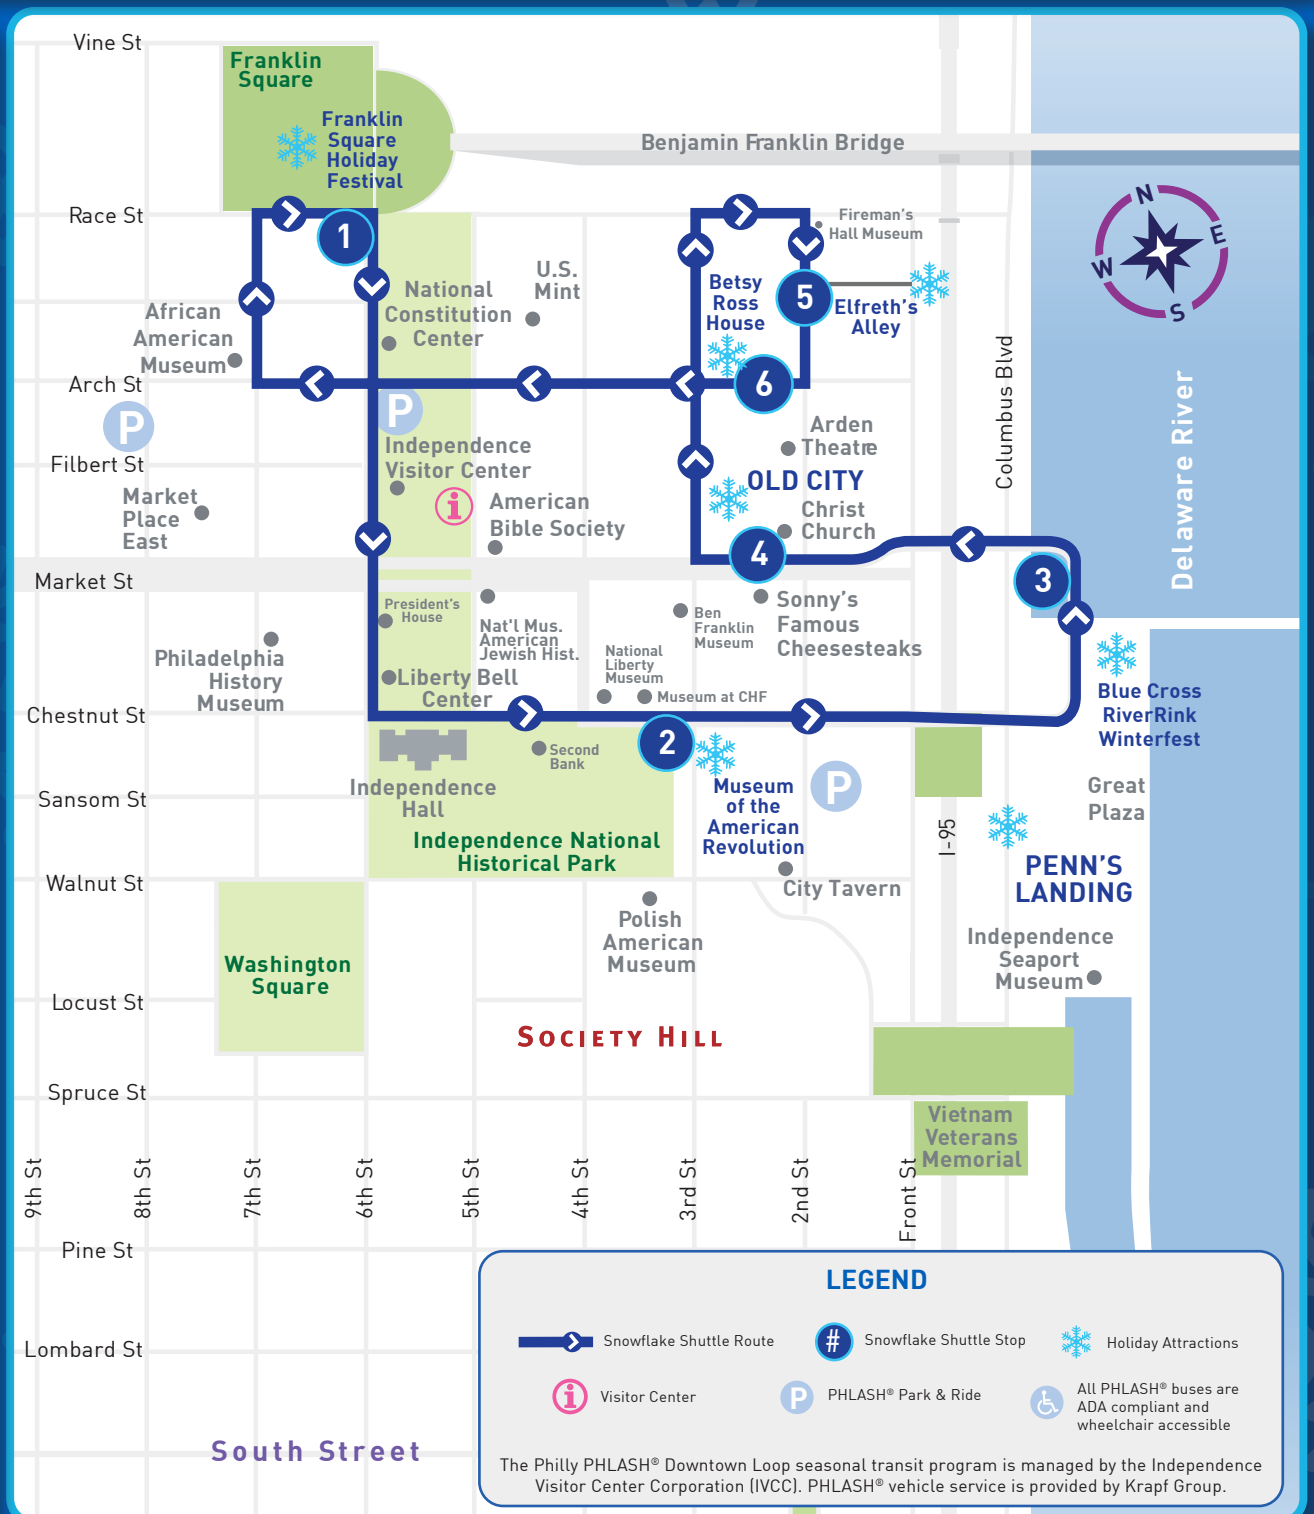

SNOWFLAKE SHUTTLE

powered by **PHLASH**[®]

FREE Evening Shuttle provided by VISIT PHILADELPHIA[®]
November 30 – December 31:
Thursday – Saturday, 6:00 – 9:00 p.m.
Service every 15 – 20 minutes.

- 1 FRANKLIN SQUARE**
6th & Race Streets
First pickup 6:00 p.m.
Last pickup 8:40 p.m.
- 2 MUSEUM OF THE AMERICAN REVOLUTION**
3rd and Chestnut Streets
First pickup 6:05 p.m.
Last pickup 8:45 p.m.
- 3 BLUE CROSS RIVERRINK WINTERFEST**
Chestnut Street Overpass
First pickup 6:09 p.m.
Last pickup 8:49 p.m.
- 4 OLD CITY**
3rd and Market Streets
First pickup 6:12 p.m.
Last pickup 8:52 p.m.
- 5 ELFRETH'S ALLEY**
100 N. 2nd Street
First pickup 6:16 p.m.
Last pickup 8:56 p.m.
- 6 BETSY ROSS HOUSE**
239 Arch Street
First pickup 6:18 p.m.
Last drop-off 8:58 p.m.

 **HISTORIC DISTRICT**
HOLIDAYS & NIGHTS