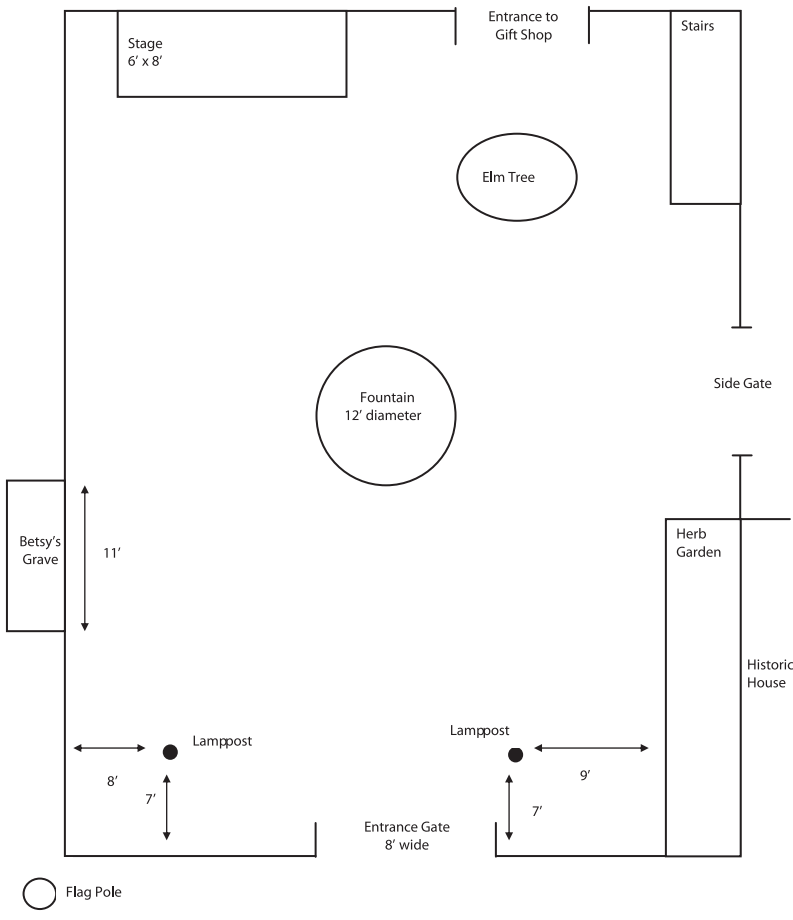

# Betsy Ross House

239 Arch Street, Philadelphia, PA 19106

	★ FOOTPRINT	★ UTILITIES	★ RENTAL RATE
Betsy Ross House Courtyard [Outdoor]	10 x 20 ft.	Power and Water Source Available	<b>FOR A CUSTOM QUOTE AND TO BEGIN PLANNING YOUR EVENT TODAY</b>  Contact Amy D'Aulerio at <a href="mailto:adaulerio@historicphiladelphia.org">adaulerio@historicphiladelphia.org</a> 215.629.5801 ext. 221
Betsy Ross House Sidewalk Entrance [Outdoor]	10 x 10 ft.	Power and Water Source Available	